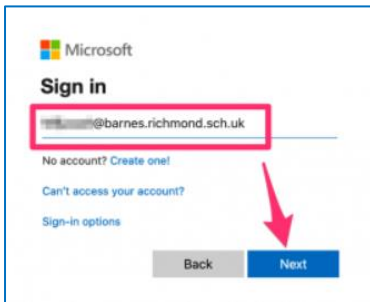

## Logging on to Teams

Please remember if you have your own Microsoft Account log out of this first

### Section 1: How to log in

If you've never used teams before you will see this:

Type in your child's school account username which ends @stmarysbeverley.eriding.net then click 'Next'.

You'll now be prompted to enter the password which had been sent to you.