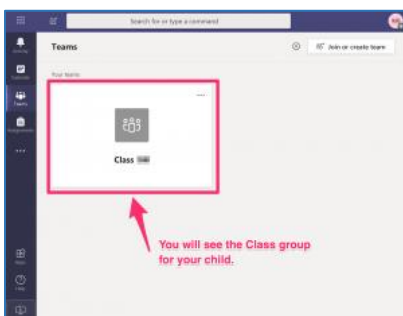

Note: The very first time you log in with a child's account there can be a bit of a delay before you see the screen below. This is due to the current incredibly high levels of activity which Microsoft are dealing with due to half the world's population trying to log in and work from home. Please be patient, wait 10 minutes and try again.