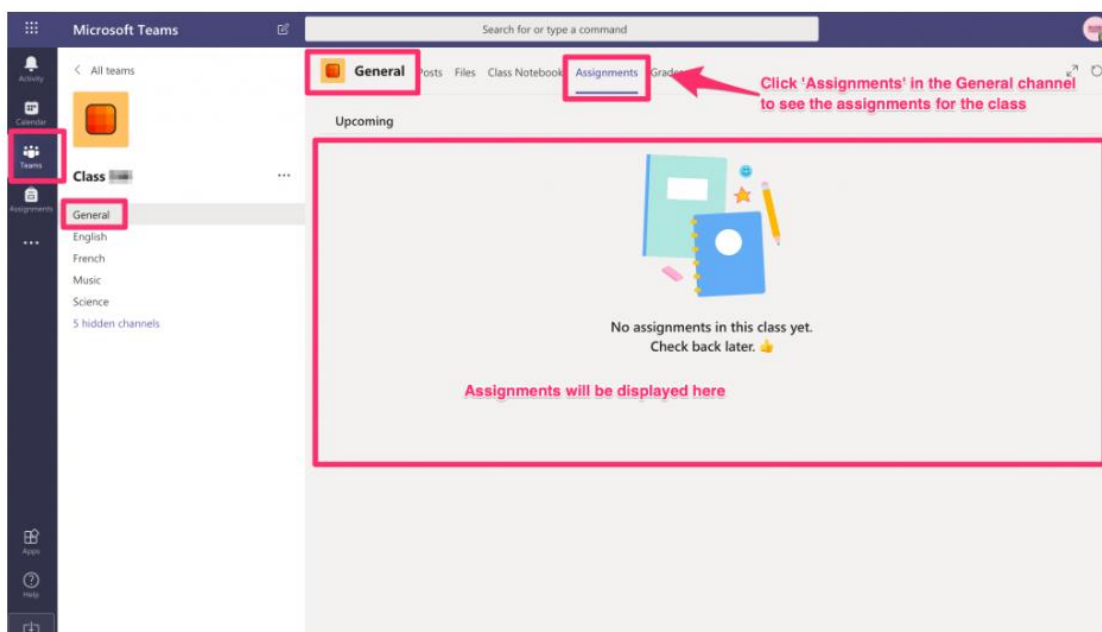

The Assignments Area of Teams

Your child's class teacher will set assignments for the class in the Assignments section. This is shown in the '**General**' channel.

Click **Teams**, click into your **Class**, click **General**, click **Assignments** to see the following screen:

- You can also click '**Assignments**'
- All assignments for the class in every subject can be viewed here
- Follow the instructions for the assignment to complete it